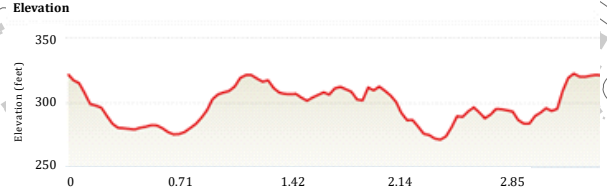

July 4th Celebration Annual Road Race

Franklin
MASSACHUSETTS

- Start / Finish
- Mile Marker
- Water
- Course
- Structure
- Sidewalk
- Roadway