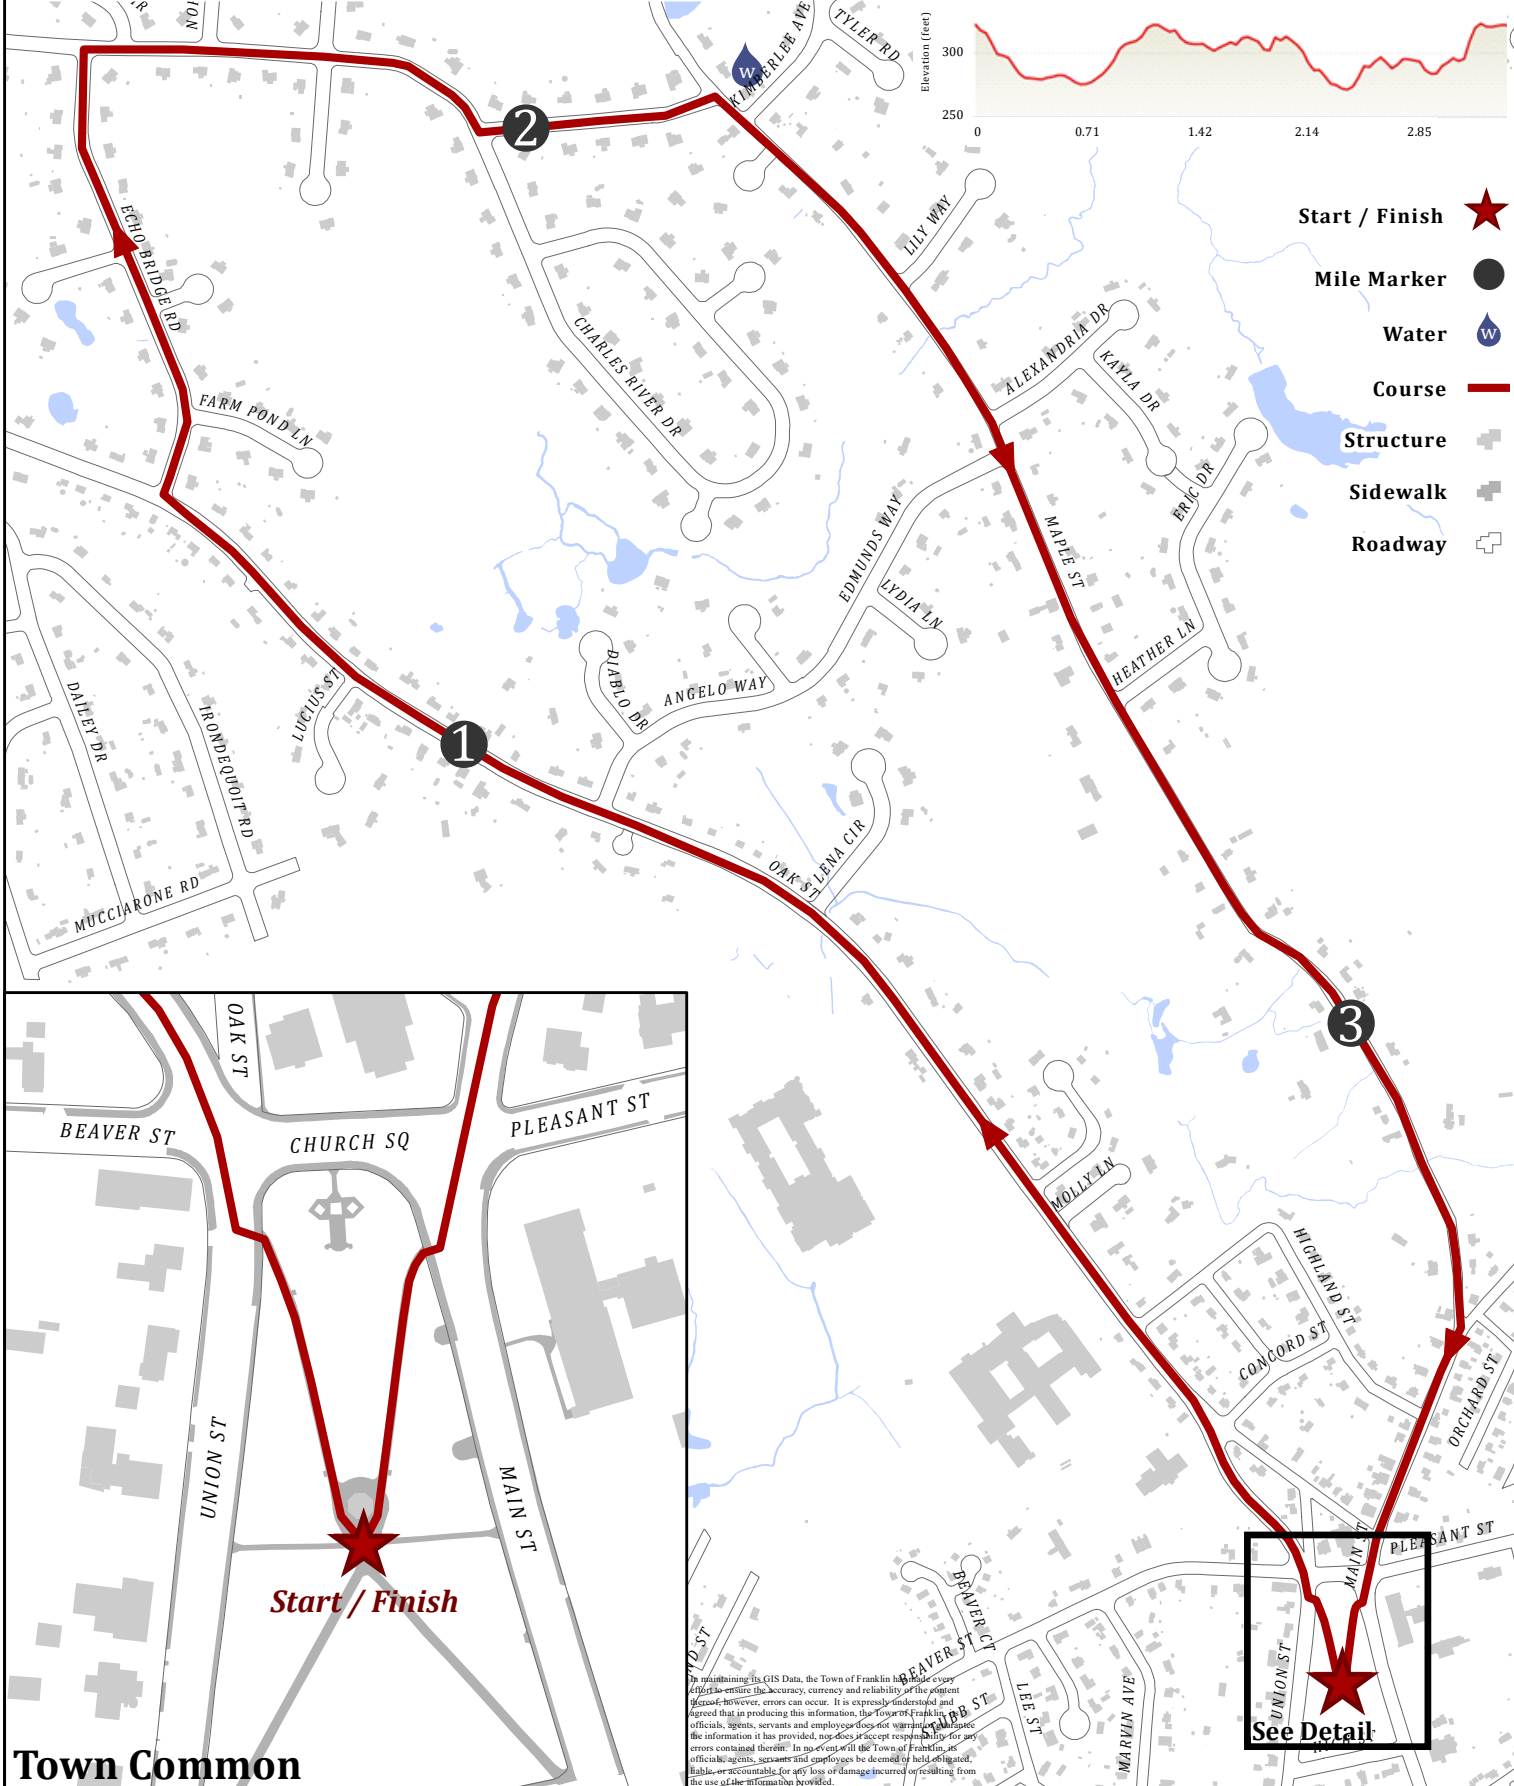

July 4th Celebration Annual Road Race

Franklin
MASSACHUSETTS

- Start / Finish
- Mile Marker
- Water
- Course
- Structure
- Sidewalk
- Roadway