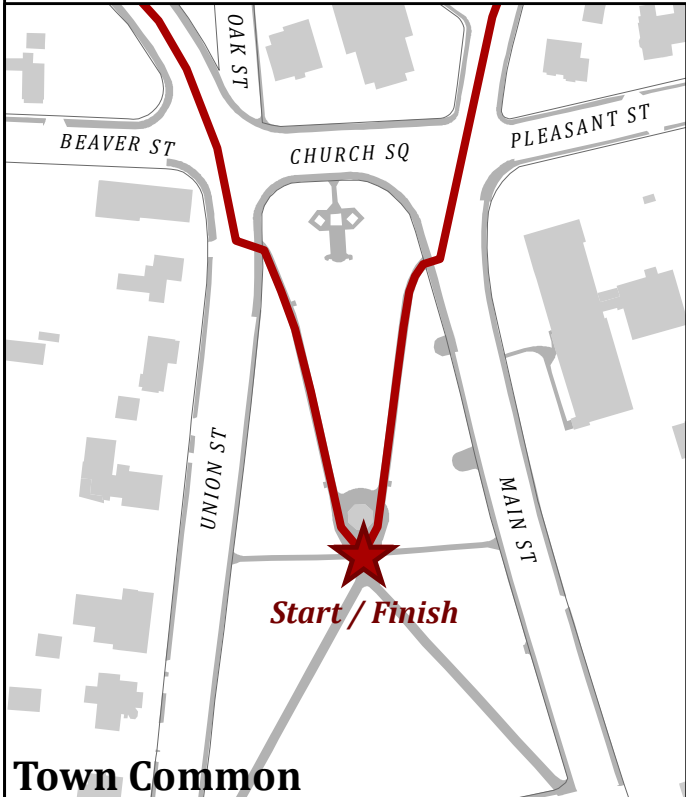

July 4th Celebration Annual Road Race

Franklin
MASSACHUSETTS

- Start / Finish
- Mile Marker
- Water
- Course
- Structure
- Sidewalk
- Roadway