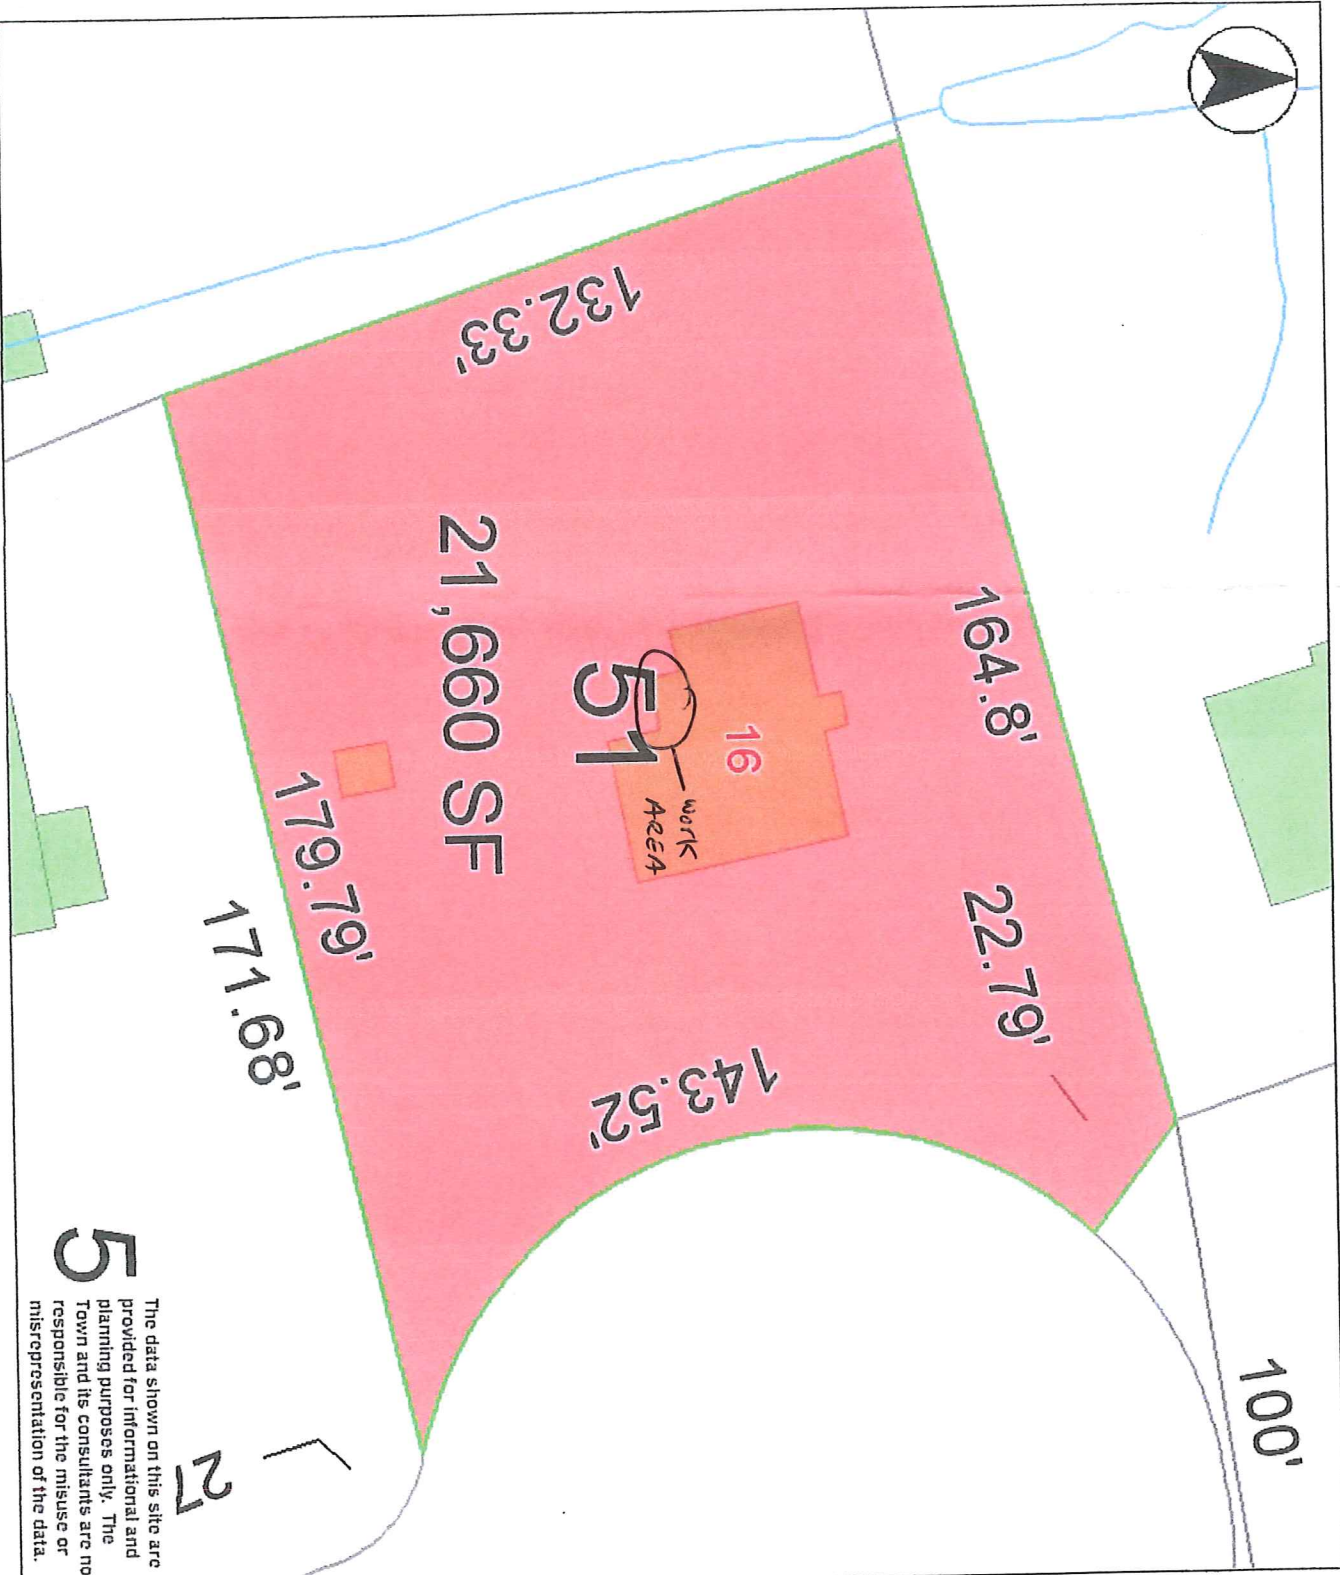

Thomas Jace Construction Company

94 Van Kleeck Rd.
Millis, MA 02054 US
(774) 217-3343
thomasjaceconst@gmail.com

Estimate

ADDRESS
Nichole Levins
16 Chilmark Rd.
Franklin, MA 02038 USA

ESTIMATE
DATE

Deck
04/13/2023

| DATE | SERVICE | DESCRIPTION | QTY | RATE | AMOUNT |
|-------|--------------|--|-----|-----------|--------------------|
| | Deck Project | Demo existing deck and stairs. Build new deck roughly 9'x5' with new set of stairs. Install Timbertech decking. Price reflects using Vintage Collection Mahogany. Install Timbertech railing system. Price reflects using White Premier Rail. Build PVC Lattice walls underneath where discussed. Includes removal of construction debris. Includes labor and materials. | 1 | 15,600.00 | 15,600.00 |
| TOTAL | | | | | \$15,600.00 |

5

The data shown on this site are provided for informational and planning purposes only. The Town and its consultants are not responsible for the misuse or misrepresentation of the data.

27

- Commuter Rail
- Commuter Rail Stations
- Commuter Rail
- Town Boundary
- Abutting Communities
- Streams
- Open Water
- Buildings
- Easements and ROWs
- Parcels
- Hooks
- Property Line