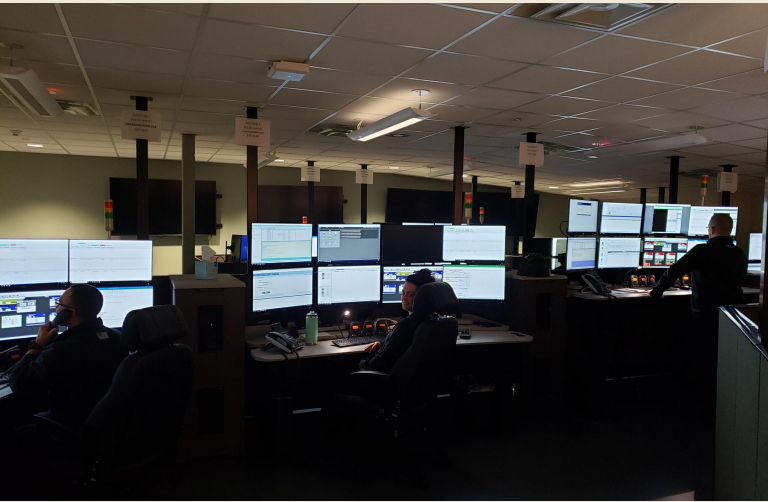

PROUDLY
SERVING THE
COMMUNITIES
OF FRANKLIN,
NORFOLK,
PLAINVILLE
AND
WRENTHAM.

MECC BROKE
GROUND ON
JUNE 27, 2017

On May 6, 2019 the MECC went live!

May 6th Norfolk Police and Fire Department

May 7th Plainville Police and Fire Department

May 8th Wrentham Police and Fire Department

May 9th Franklin Police and Fire Department

Town of Franklin

POPULATION 34,693

FRANKLIN POLICE
CAD INCIDENTS 38,033

FRANKLIN FIRE CAD
INCIDENTS 4,520

On April 6, 2020 PST James Devine assisted with the home delivery of a baby. PST Devine provided pre-arrival instruction while awaiting the arrival of the Franklin Police and Fire Department. Lieutenant Mark Manocchio, who responded to the call, along with the father, under the continued guidance from PST Devine, delivered a beautiful baby girl.