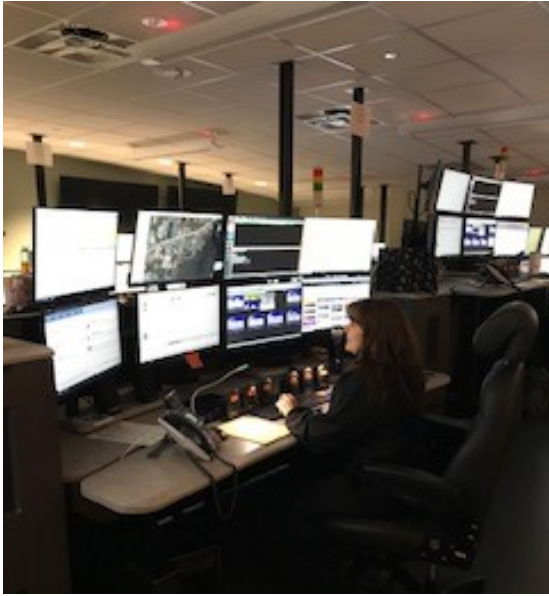

**911 Calls 24,844 Business Calls
60,872 Other Calls 24,953**