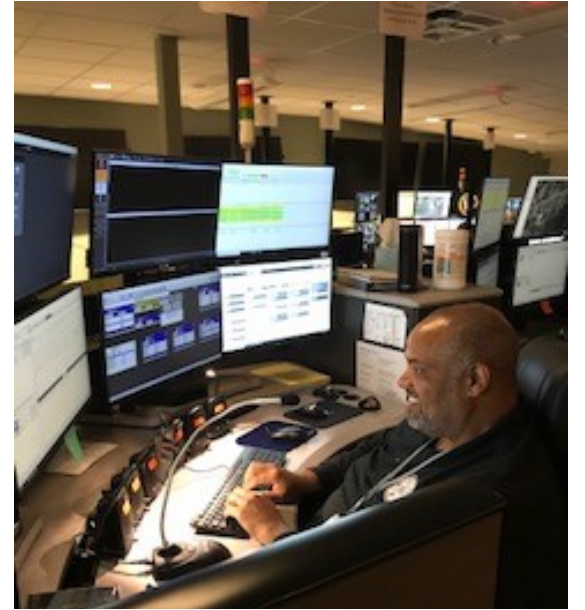

**911 Calls 24,844 Business Calls
60,872 Other Calls 24,953**