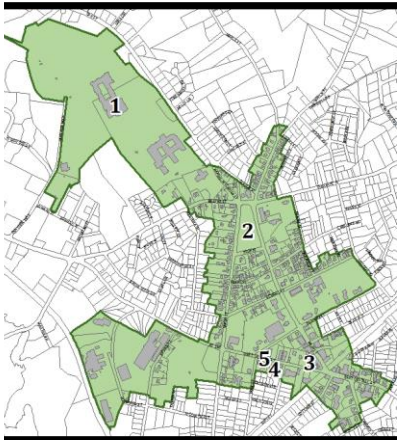

Art Exhibit

The Franklin Art Association will exhibit art work at THE BLACK BOX on Saturday, July 29, from 12 noon to closing.

Franklin Cultural District

1. Franklin High School
2. Methodist Church
3. Town Common
4. THE BLACK BOX
5. Historical Museum