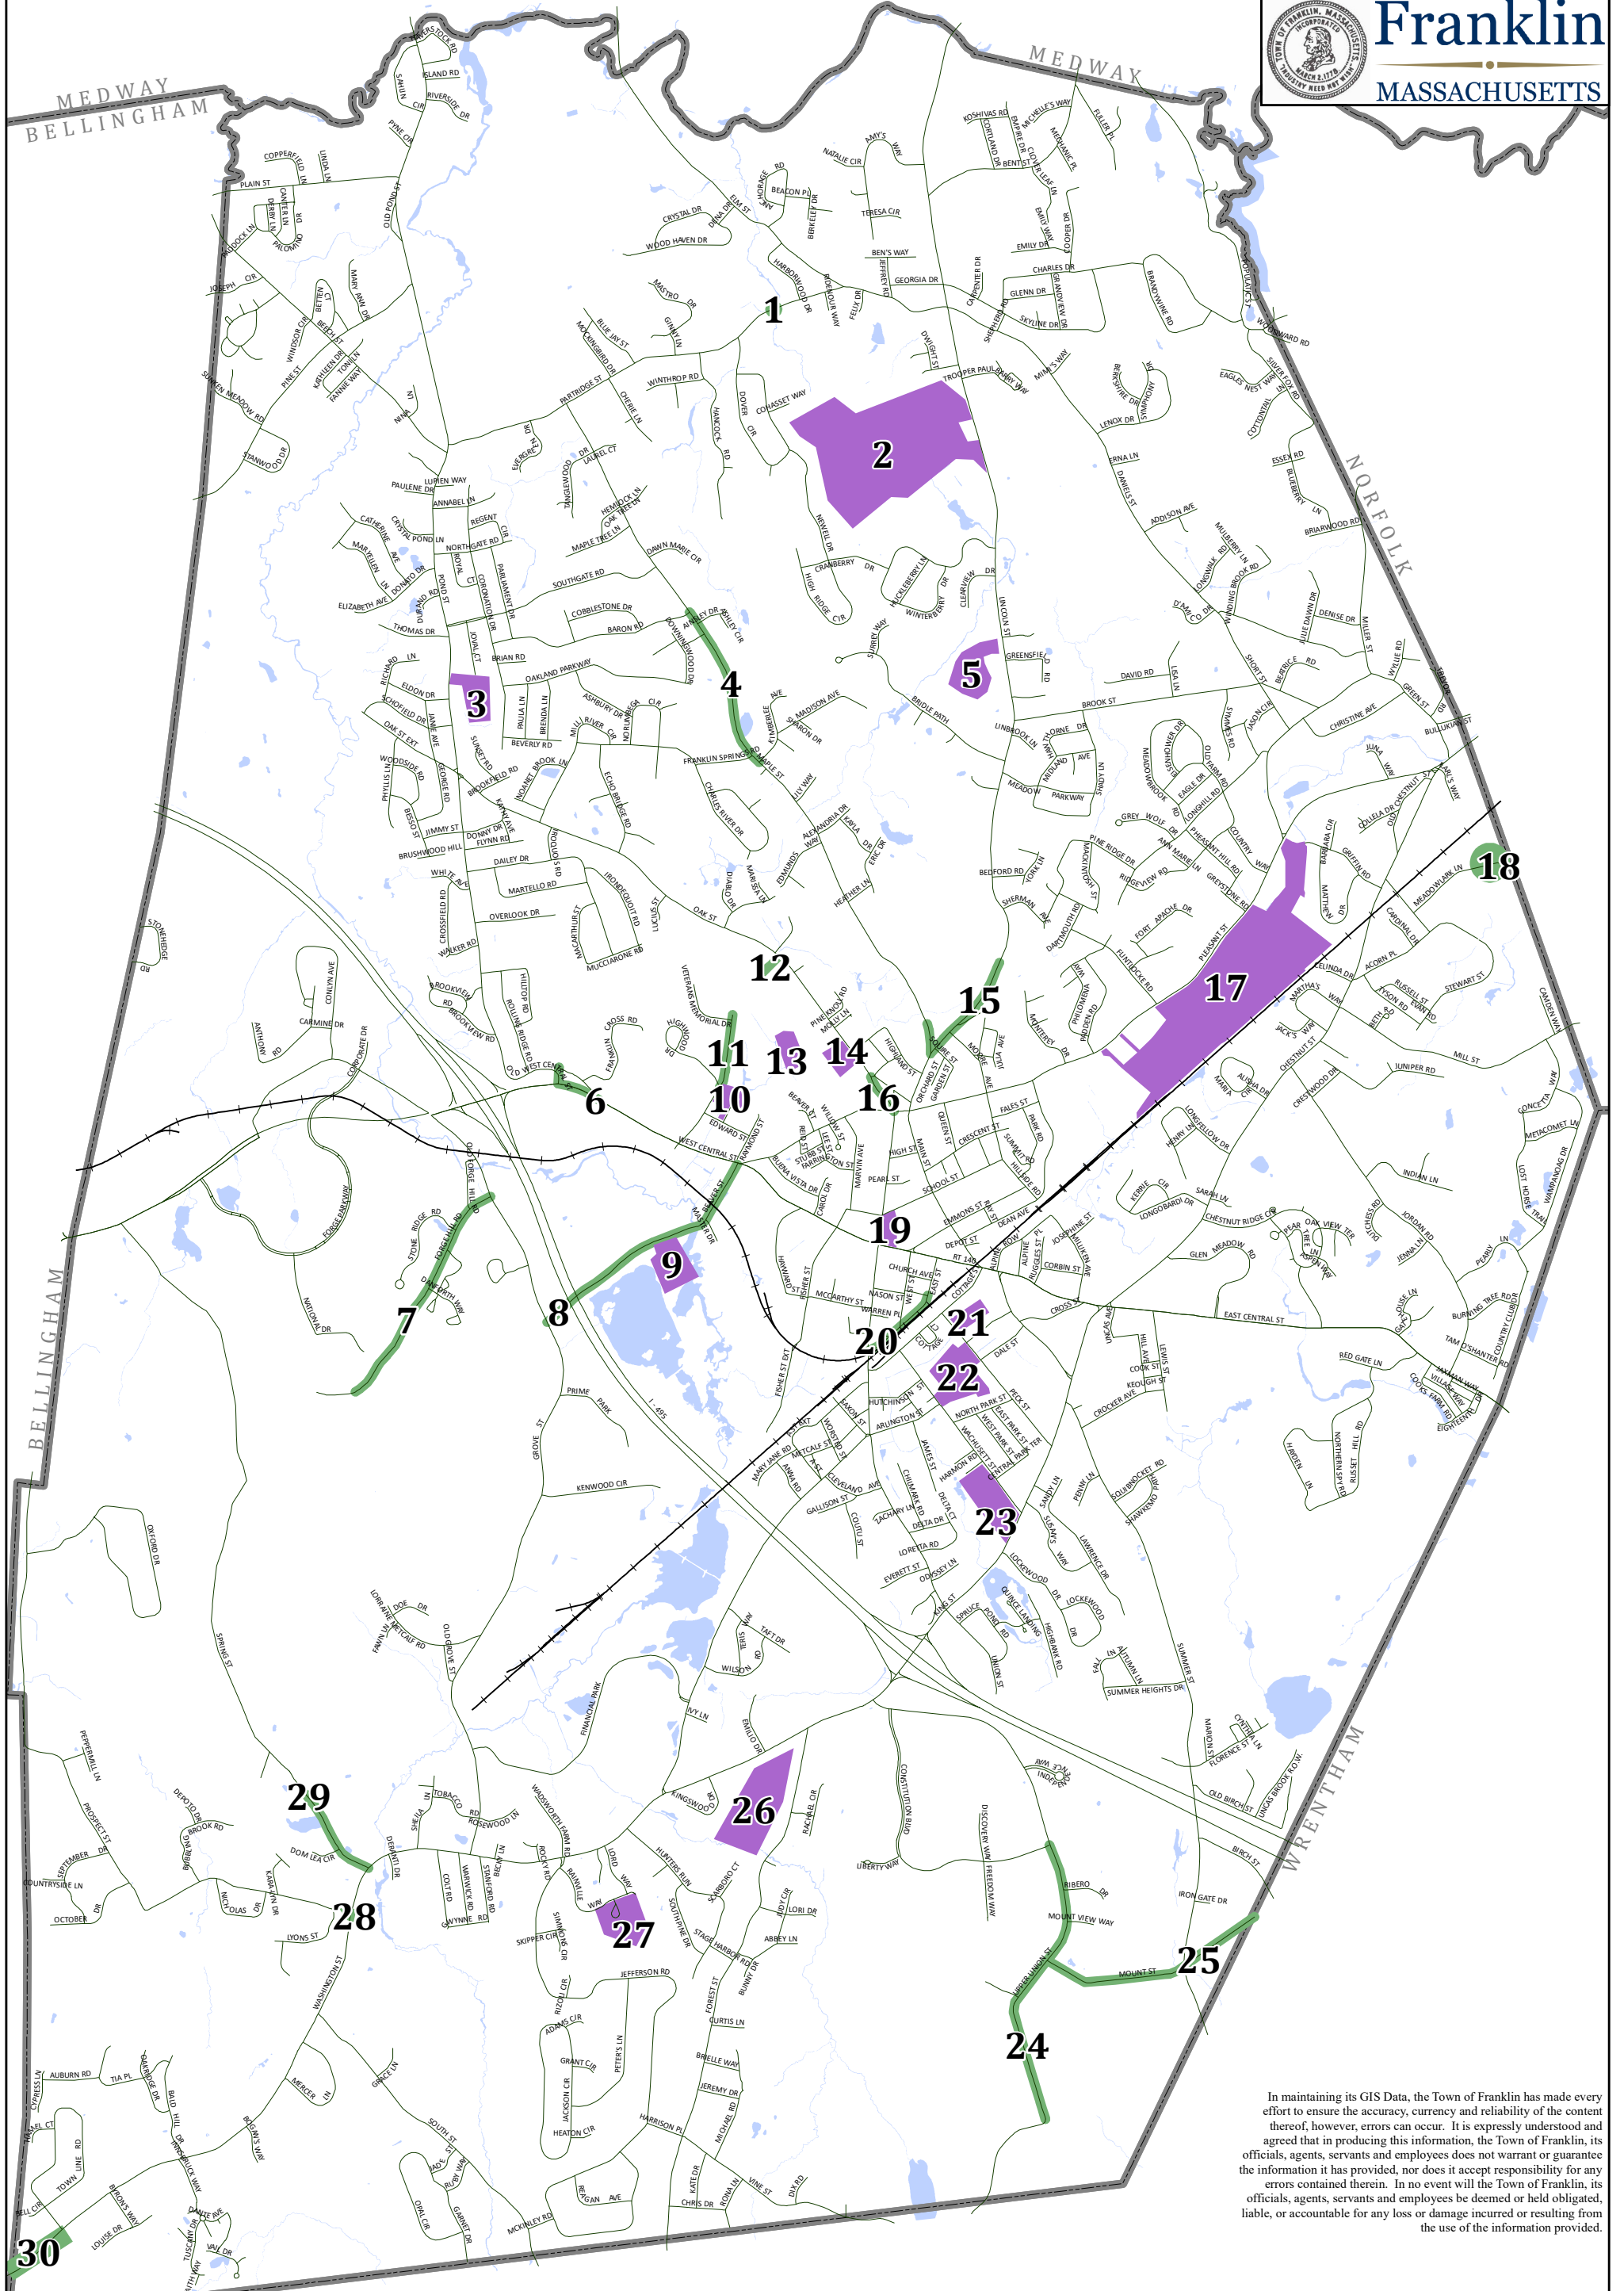

# EARTH DAY 2018

- Adult Cleanup Area
- Child Friendly Cleanup Area

- Railroad
- Street
- Municipal Boundary

0 0.25 0.5  
Kilometers

0 0.25 0.5  
Miles

In maintaining its GIS Data, the Town of Franklin has made every effort to ensure the accuracy, currency and reliability of the content thereof, however, errors can occur. It is expressly understood and agreed that in producing this information, the Town of Franklin, its officials, agents, servants and employees does not warrant or guarantee the information it has provided, nor does it accept responsibility for any errors contained therein. In no event will the Town of Franklin, its officials, agents, servants and employees be deemed or held obligated, liable, or accountable for any loss or damage incurred or resulting from the use of the information provided.